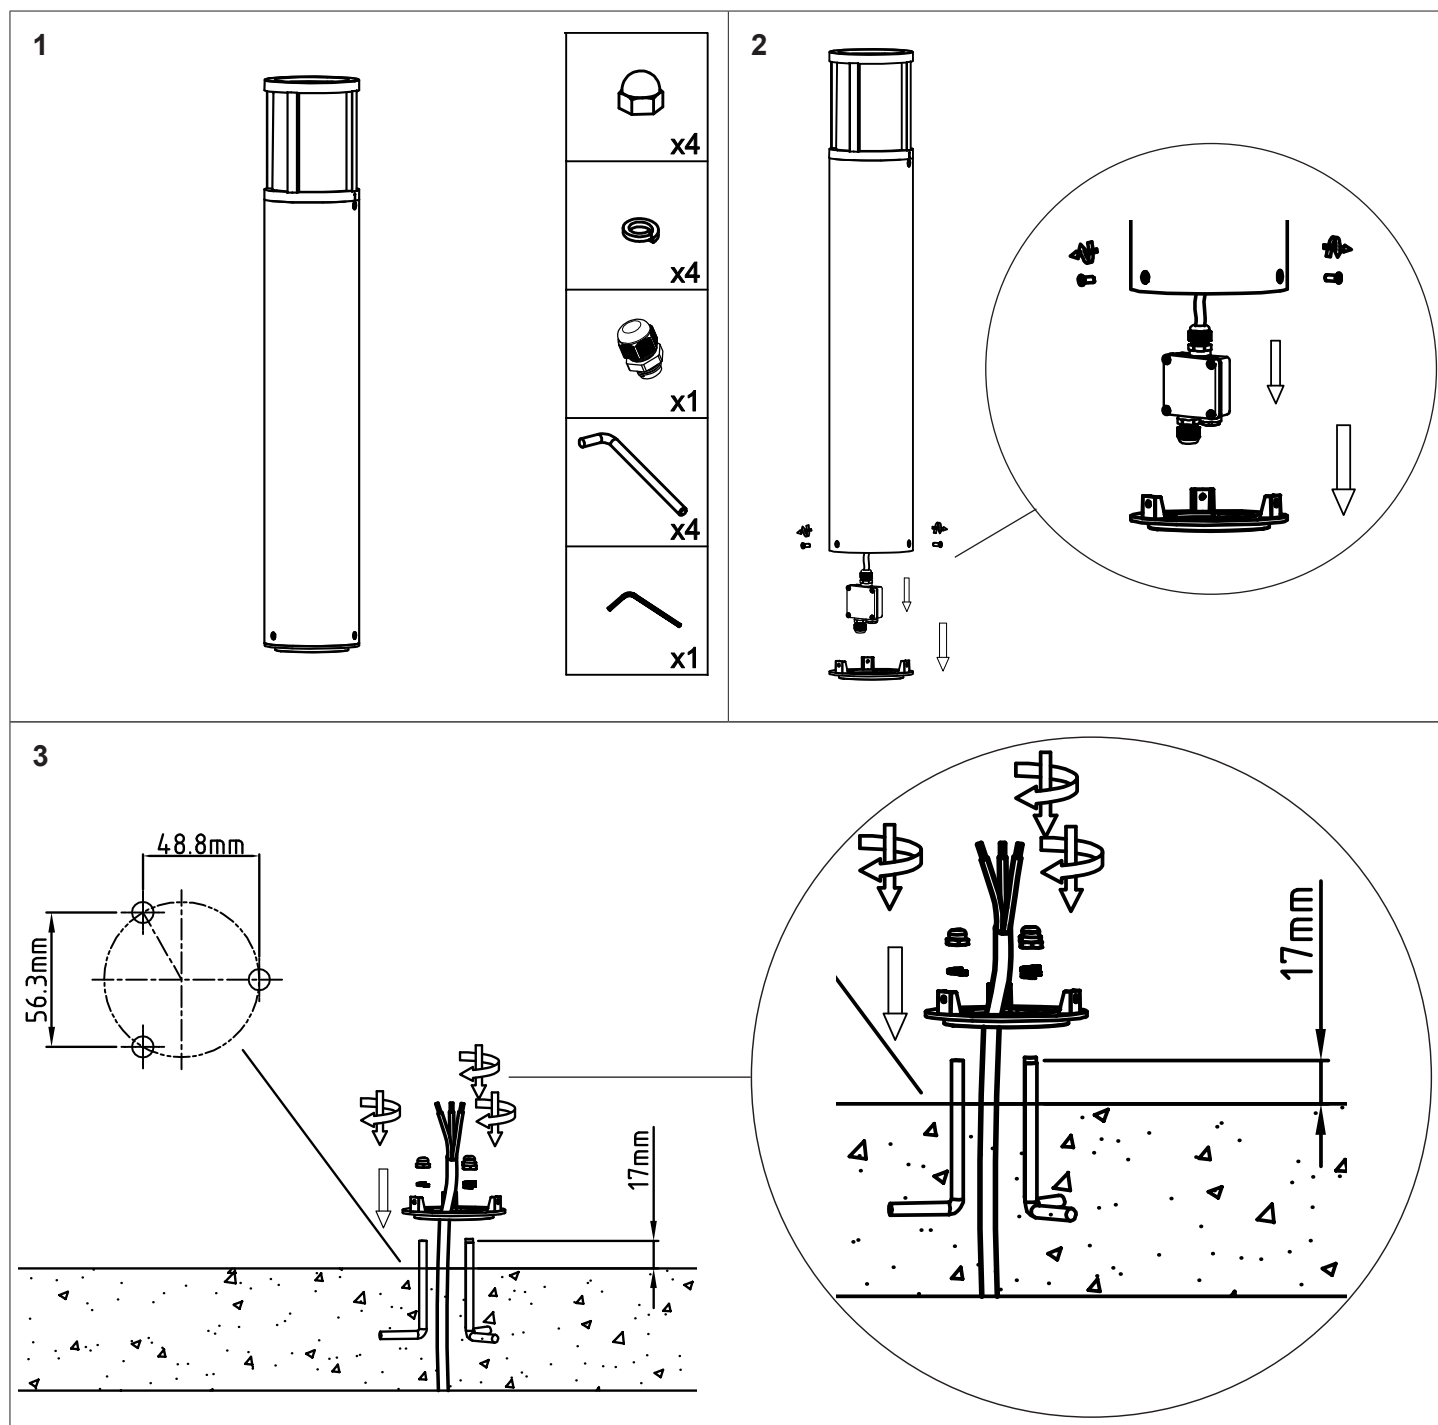

Artikel Nr. / Article No.: 730499 / 730500 / 730501 / 730502 / 730503 / 730504 / 730505 / 730506

Pollerleuchte, Facado II rund / Bollard light, Facado II round
220-240V AC/50-60Hz, 1x max. 20,0 W E27

Achtung! Für diese Arbeiten müssen Sie die Spannungsversorgung trennen.
Attention! For this work you must turn off the power supply.