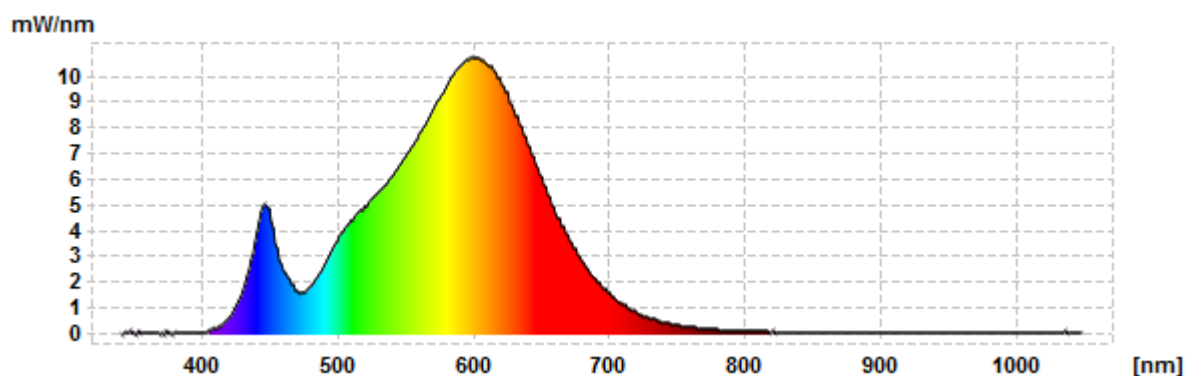

Spectrum Test Report

DEKO-LIGHT
ELEKTRONIK VERTRIEBS GMBH

Client name:	Deko-Light Elektronik Vertriebs GmbH	Report time:	2016-09-08
Item No:	731022	Model name:	Surface Mounted Wall Lamp

Results

Spectrum

CIE 1931 2° observer		CIE 1964 10° observer		Color Parameters	
x	0.4398	x	0.4467	CCT [k]	3003
y	0.4104	y	0.4045	Chromaticity Error	0.003
u'	0.2497	u'	0.2567	Color Peak	604.45
v'	0.5243	v'	0.5230	Color Peak Value	10.76
				Color Dominant	582.1
Rendering Indices		Ra	80.4	Radiometric	1.5715
R1	77.7	R8	56.2		
R2	87.8	R9	-2.0	Electrical Parameters	
R3	96.9	R10	72.8	Luminous [lm]	527.36
R4	78.9	R11	77.5	Luminous Efficacy [lm/W]	69.1169
R5	77.9	R12	68.9	Power [W]	7,63
R6	84.9	R13	79.6	Current [A]	0
R7	82.9	R14	98.4	Voltage [V]	230