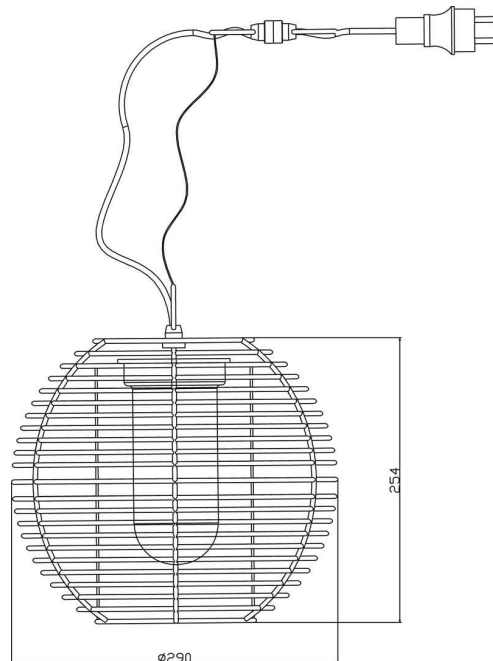

Länge	
Breite	
Höhe	254 mm
Durchmesser	290 mm
Gewicht	3500 g

Grenzwerte

Betriebstemperatur	-20°C - +60°C
Lagertemperatur	-20°C - +60°C
IP - Schutzart	IP 44

EEl Die Leuchte ist geeignet für Leuchtmittel der Energieeffizienzklassen A++ bis E

Article no.: 836020

Decorative lamp, Velorum, black, 220-240V AC/50-60Hz, 1x max. 18,00 W

Technical Data

General Characteristics

Material	plastic
Colour	black
Optics	
included in delivery	2,50 m connecting cable with plug IP44

Article no.: 836020

Decorative lamp, Velorum, black, 220-240V AC/50-60Hz, 1x max. 18,00 W

Light Direction

Rotating and tilting range	fixed
Angle of inclination	
Radiation direction	
Reflector / lense	

Dimensions & Weight

Length	
Width	
Height	254 mm
Diameter	290 mm
Product Weight	3500 g

Absolute maximum ratings

Working temperature	-20°C - +60°C
Storage temperature	-20°C - +60°C
IP - Code	IP 44

EEL	The luminaire is suitable for lamps of energy efficiency classes A++ to E.
IP 44	Protection against penetration of foreign objects > 1 mm. Protection against penetration of splashing water.
	Lightings of Protection Class II in which the protection against electric shock is not based solely on the insulation, but additional safety precautions such as additional or reinforced insulation are provided. There are no provisions for the connection of an equipment grounding conductor exists, yet underlying the protection of the facility conditions.
	Because of the complex manufacturing process of the LED the above shown data are just a statistical size, which is not forced to be the realistic data of every LED.