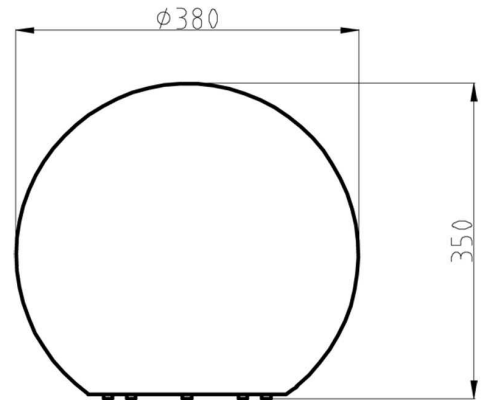

Länge	
Breite	
Höhe	350 mm
Durchmesser	380 mm
Gewicht	2450 g

Grenzwerte

Betriebstemperatur	-20°C - +40°C
Lagertemperatur	-20°C - +40°C
IP - Schutzart	IP65/IP44

EEL Die Leuchte ist geeignet für Leuchtmittel der Energieeffizienzklassen A++ bis E

Article no.: 836930

Decorative lamp, Ball light 38, white, 220-240V AC/50-60Hz, 1x max. 42,00 W

**Technical Data****General Characteristics**

Material	
Colour	white
Optics	
included in delivery	3,0 m connecting cable spike

Article no.: 836930

Decorative lamp, Ball light 38, white, 220-240V AC/50-60Hz, 1x max. 42,00 W

Light Direction

Rotating and tilting range	
Angle of inclination	
Radiation direction	
Reflector / lense	

Dimensions & Weight

Length	
Width	
Height	350 mm
Diameter	380 mm
Product Weight	2450 g

Absolute maximum ratings

Working temperature	-20°C - +40°C
Storage temperature	-20°C - +40°C
IP - Code	IP65/IP44

EEL The luminaire is suitable for lamps of energy efficiency classes A++ to E.