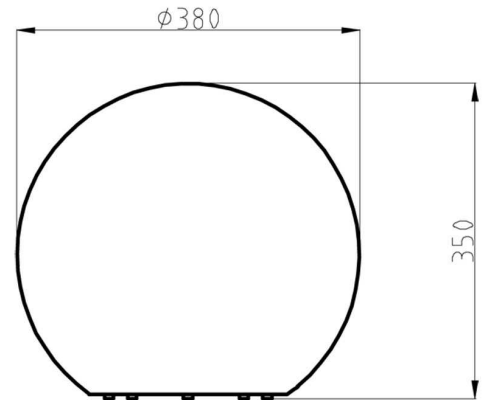

Länge	
Breite	
Höhe	350 mm
Durchmesser	380 mm
Gewicht	2450 g

Grenzwerte

Betriebstemperatur	-20°C - +40°C
Lagertemperatur	-20°C - +40°C
IP - Schutzart	IP65/IP44

EEL Die Leuchte ist geeignet für Leuchtmittel der Energieeffizienzklassen A++ bis E

Article no.: 836930

Decorative lamp, Ball light 38, white, 220-240V AC/50-60Hz, 1x max. 42,00 W

Technical Data

General Characteristics

Material	
Colour	white
Optics	
included in delivery	3,0 m connecting cable spike

Article no.: 836930

Decorative lamp, Ball light 38, white, 220-240V AC/50-60Hz, 1x max. 42,00 W

Light Direction

Rotating and tilting range	
Angle of inclination	
Radiation direction	
Reflector / lense	

Dimensions & Weight

Length	
Width	
Height	350 mm
Diameter	380 mm
Product Weight	2450 g

Absolute maximum ratings

Working temperature	-20°C - +40°C
Storage temperature	-20°C - +40°C
IP - Code	IP65/IP44

EEL The luminaire is suitable for lamps of energy efficiency classes A++ to E.