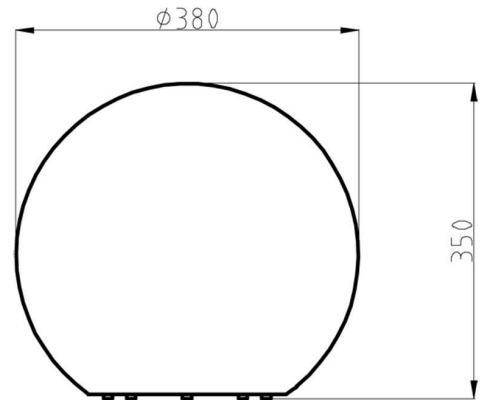

Länge	
Breite	
Höhe	350 mm
Durchmesser	380 mm
Gewicht	2450 g

Grenzwerte

Betriebstemperatur	-20°C - +40°C
Lagertemperatur	-20°C - +40°C
IP - Schutzart	IP 65

EEl Die Leuchte ist geeignet für Leuchtmittel der Energieeffizienzklassen A++ bis E

Article no.: 836930

Decorative lamp, Ball light 38, white, 220-240V AC/50-60Hz, 1x max. 42,00 W

Technical Data

General Characteristics

Material	
Colour	white
Optics	
included in delivery	3,0 m connecting cable

Article no.: 836930

Decorative lamp, Ball light 38, white, 220-240V AC/50-60Hz, 1x max. 42,00 W

Light Direction

Rotating and tilting range	
Angle of inclination	
Radiation direction	
Reflector / lense	

Dimensions & Weight

Length	
Width	
Height	350 mm
Diameter	380 mm
Product Weight	2450 g

Absolute maximum ratings

Working temperature	-20°C - +40°C
Storage temperature	-20°C - +40°C
IP - Code	IP 65

EEL The luminaire is suitable for lamps of energy efficiency classes A++ to E.