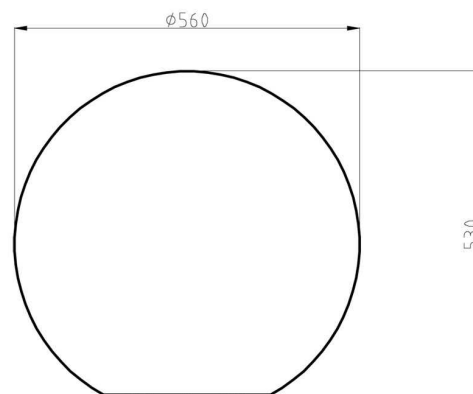

Article no.: 836931

Decorative lamp, Ball light 60, white, 220-240V AC/50-60Hz, 1x max. 42,00 W

Light Direction

Rotating and tilting range	
Angle of inclination	
Radiation direction	
Reflector / lense	

Dimensions & Weight

Length	
Width	
Height	530 mm
Diameter	560 mm
Product Weight	4300 g

Absolute maximum ratings

Working temperature	-20°C - +40°C
Storage temperature	-20°C - +40°C
IP - Code	IP65/IP44

EEL The luminaire is suitable for lamps of energy efficiency classes A++ to E.

IP65/IP44

Lightings of Protection Class II in which the protection against electric shock is not based solely on the insulation, but additional safety precautions such as additional or reinforced insulation are provided. There are no provisions for the connection of an equipment grounding conductor exists, yet underlying the protection of the facility conditions.

Because of the complex manufacturing process of the LED the above shown data are just a statistical size, which is not forced to be the realistic data of every LED.