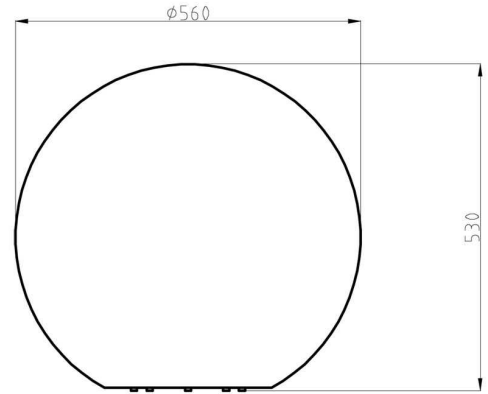

Article no.: 836931

Decorative lamp, Ball light 60, white, 220-240V AC/50-60Hz, 1x max. 42,00 W

Light Direction

Rotating and tilting range	
Angle of inclination	
Radiation direction	
Reflector / lense	

Dimensions & Weight

Length	
Width	
Height	530 mm
Diameter	560 mm
Product Weight	4300 g

Absolute maximum ratings

Working temperature	-20°C - +40°C
Storage temperature	-20°C - +40°C
IP - Code	IP65/IP44

EEL The luminaire is suitable for lamps of energy efficiency classes A++ to E.

IP65/IP44

Lightings of Protection Class II in which the protection against electric shock is not based solely on the insulation, but additional safety precautions such as additional or reinforced insulation are provided. There are no provisions for the connection of an equipment grounding conductor exists, yet underlying the protection of the facility conditions.

Because of the complex manufacturing process of the LED the above shown data are just a statistical size, which is not forced to be the realistic data of every LED.