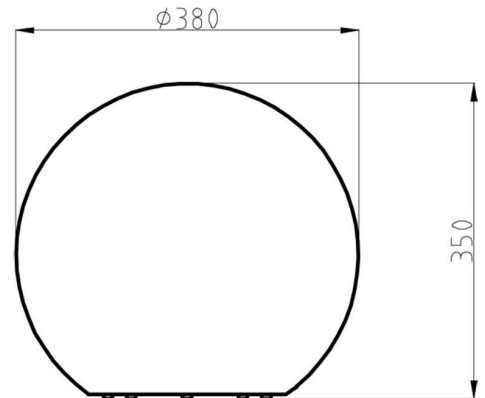

Länge	
Breite	
Höhe	350 mm
Durchmesser	380 mm
Gewicht	2450 g

Grenzwerte

Betriebstemperatur	-20°C - +40°C
Lagertemperatur	-20°C - +40°C
IP - Schutzart	IP65/IP44

EEL Die Leuchte ist geeignet für Leuchtmittel der Energieeffizienzklassen A++ bis E

Article no.: 836934

Decorative lamp, Ball light Granit 38, 220-240V AC/50-60Hz, 1x max. 42,00 W

**Technical Data****General Characteristics**

Material	polyethylene
Colour	
Optics	granite
included in delivery	3,0 m connecting cable spike

Article no.: 836934

Decorative lamp, Ball light Granit 38, 220-240V AC/50-60Hz, 1x max. 42,00 W

Light Direction

Rotating and tilting range	
Angle of inclination	
Radiation direction	
Reflector / lense	

Dimensions & Weight

Length	
Width	
Height	350 mm
Diameter	380 mm
Product Weight	2450 g

Absolute maximum ratings

Working temperature	-20°C - +40°C
Storage temperature	-20°C - +40°C
IP - Code	IP65/IP44

EEL The luminaire is suitable for lamps of energy efficiency classes A++ to E.